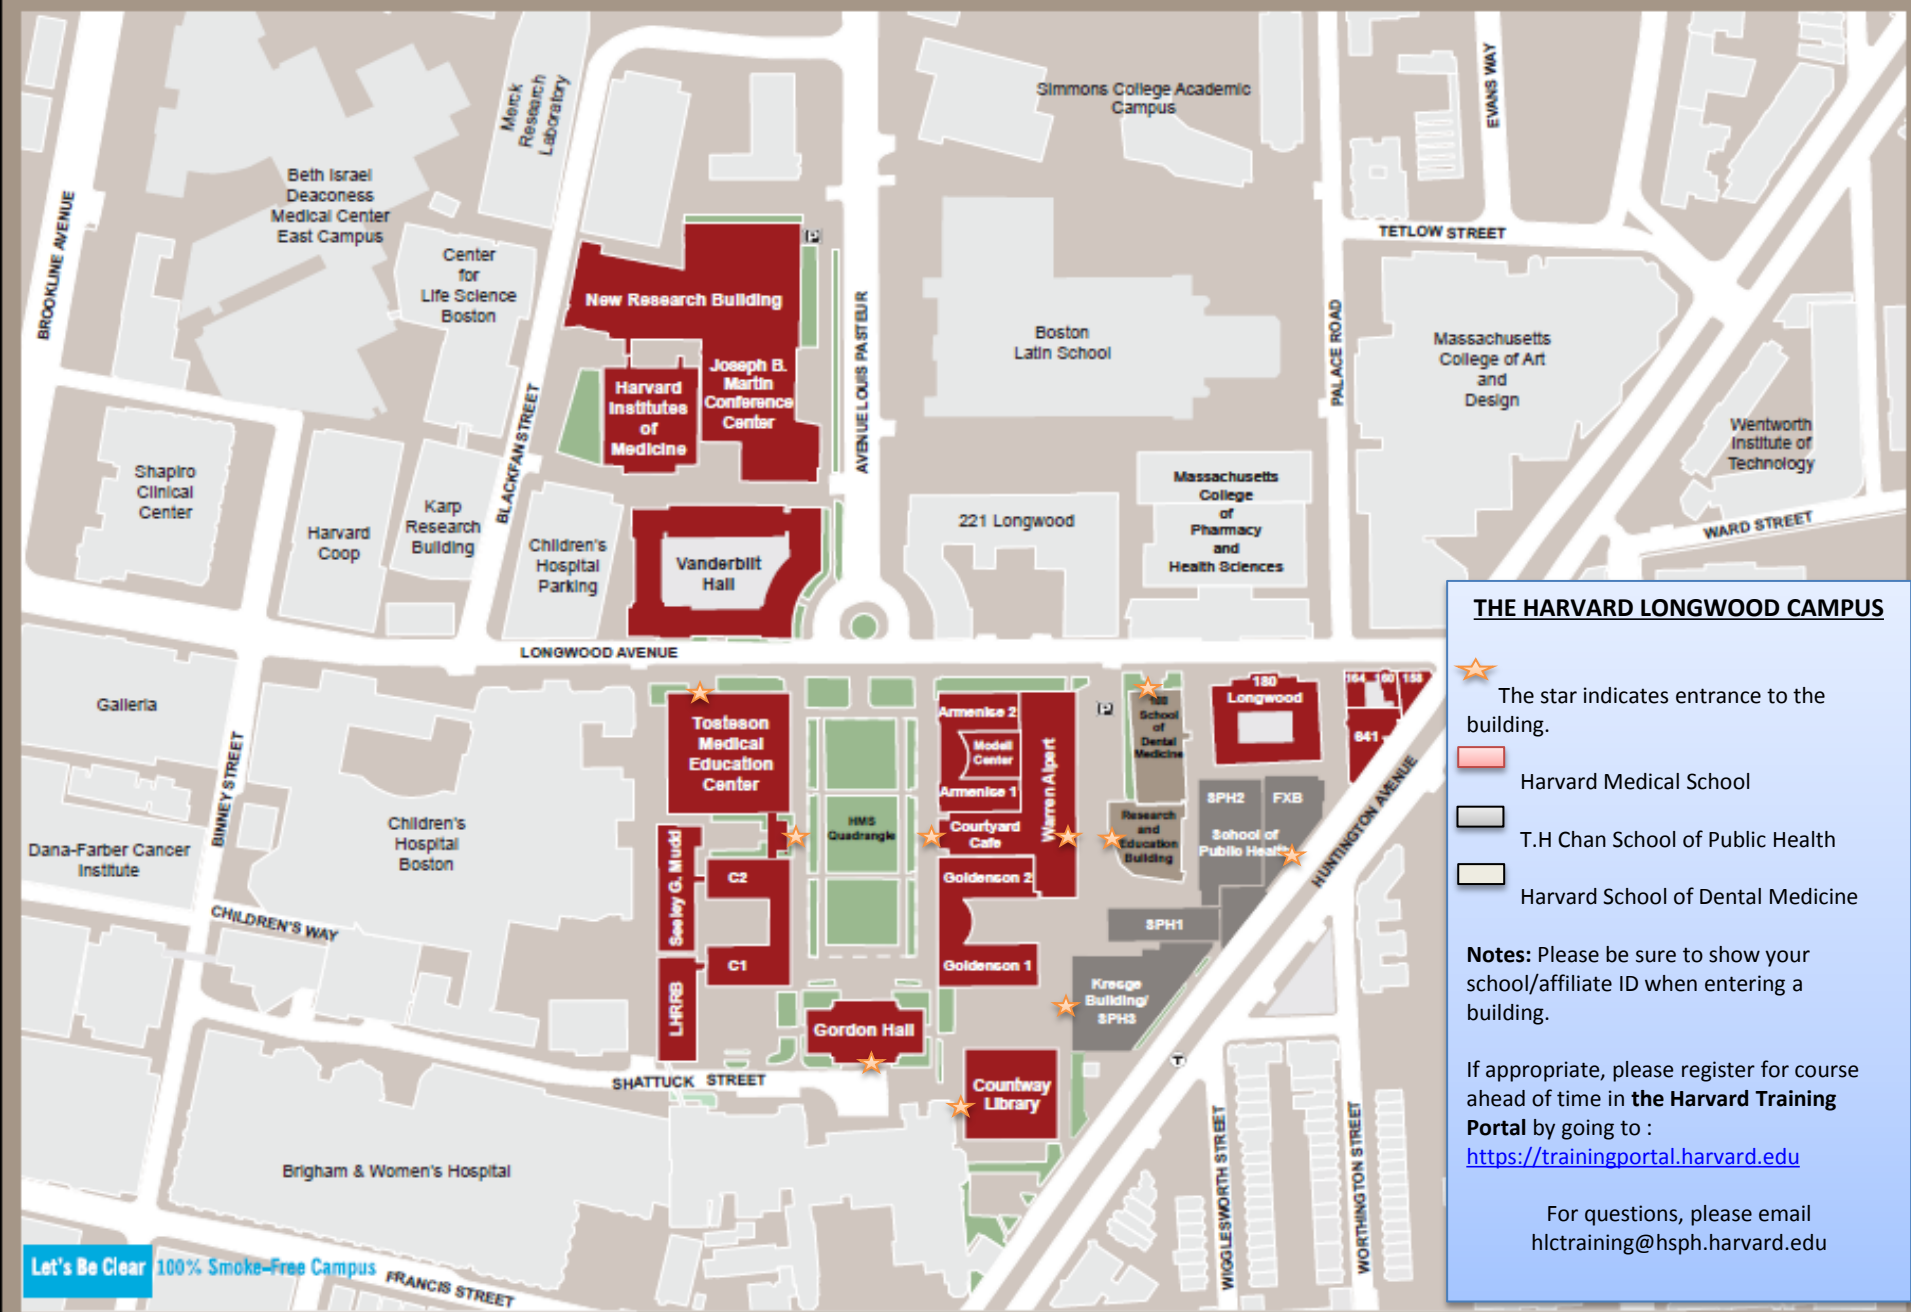

# Harvard Longwood Campus

**THE HARVARD LONGWOOD CAMPUS**

- ★ The star indicates entrance to the building.
- Red Building: Harvard Medical School
- Grey Building: T.H. Chan School of Public Health
- Yellow Building: Harvard School of Dental Medicine

**Notes:** Please be sure to show your school/affiliate ID when entering a building.

If appropriate, please register for course ahead of time in the **Harvard Training Portal** by going to : <https://trainingportal.harvard.edu>